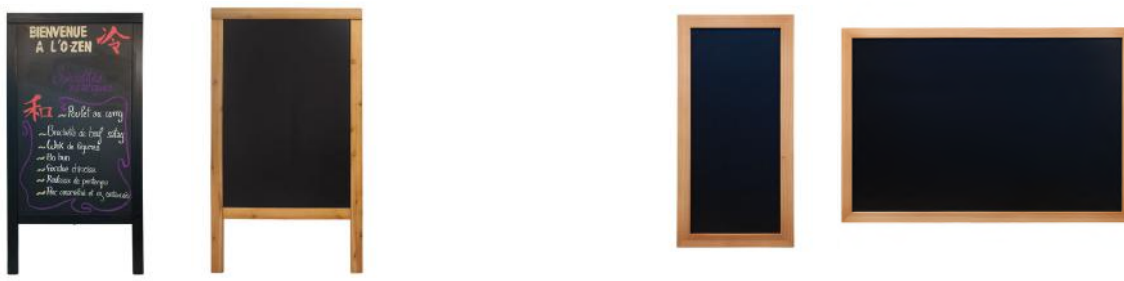

SECURIT Pine Wood Pavement Chalk Board

Product Code	Dimension	Colour
14-004-00003	70 x 120cm	Black
14-004-00004	70 x 120cm	Teak

SECURIT Woody Chalk Board - Wood with Lacquered Teak Finish (White Chalk Marker & Mounting Kit Included)

Product Code	Dimension	Colour
14-004-00005	20 x 24cm	Black
14-004-00006	20 x 40cm	Black
14-004-00007	30 x 40cm	Black
14-004-00008	40 x 60cm	Black
14-004-00009	60 x 80cm	Black