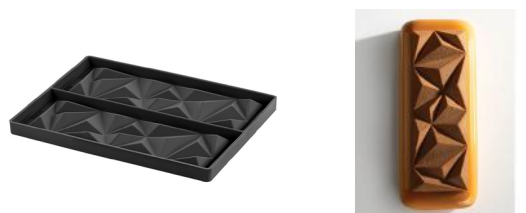

PAVONI Silicone Pastry Mould, Top

Product Code	Dimension	Capacity
05-003-00703	24 x 17.5cm	100ml / 2 Icebergs