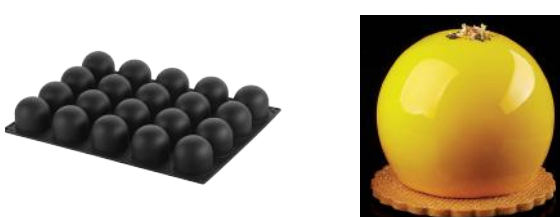

PAVONI Silicone Pastry Mould, Pavalex

Product Code	Dimension	Capacity
05-003-00717	40 x 30cm Ø6cm	110ml / 20 Sferes