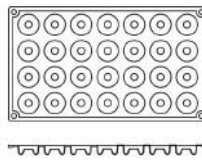

PAVONI Silicone Pastry Mould, Formaflex

Product Code	Dimension	Capacity
05-003-00808	Ø3 x H1.35cm	7.5ml / 28 Micro Savarin Tondos