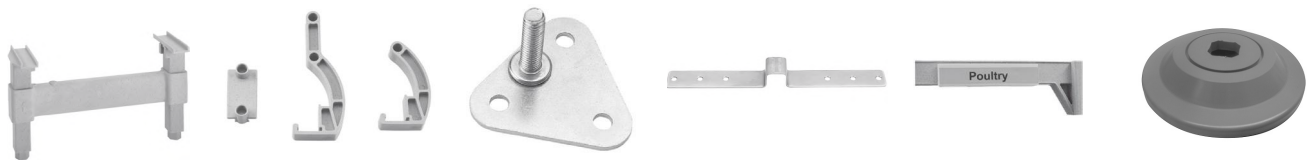

## Traverses

Traverses have a steel core with a polypropylene exterior to provide strength and durability. Traverses connect to the post by sliding on to the dovetail on the post.

Two traverses are needed to build one shelf, and they define the length of the unit.

### Corner Connector Set

- Attaches a basic unit to a second unit at a 90° angle or to form a U shape.
- A set of corner connectors are needed for each shelf.

## Mobile Units

- Mobile Camshelving units are built by using posts for mobile carts and inserting casters.
- Mobile units are not designed to serve as transport carts.

Mobile unit shown with optional fencing.

## Accessories

Dunnage Stand	Fence System	Seismic Foot	Wall Fastener	Identification Tag	Donut Bumper
<ul style="list-style-type: none"> <li>• Increases weight bearing capacity to 454 kg on the bottom shelf.</li> <li>• Recommended for units 1380 mm or longer.</li> </ul>	<ul style="list-style-type: none"> <li>• Prevents stored items from falling off shelving units.</li> <li>• Ideal for mobile shelving.</li> </ul>	<ul style="list-style-type: none"> <li>• Bolts a post to the floor for a more stable base.</li> <li>• Screws not included.</li> </ul>	<ul style="list-style-type: none"> <li>• Fastens a unit to a wall as a safety precaution.</li> <li>• Screws not included.</li> </ul>	<ul style="list-style-type: none"> <li>• Easily clips onto traverses to identify stored items.</li> <li>• Made of PVC.</li> <li>• Includes 12 HACCP labels.</li> </ul>	<ul style="list-style-type: none"> <li>• Protects mobile Camshelving.</li> <li>• 90 mm Bumper.</li> </ul>