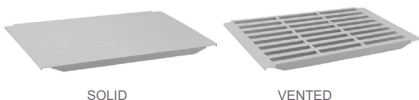

# COMPONENTS

Camshelving is a modular system that allows the flexibility to assemble shelving to fit any size area. The key components, including posts, post connectors, traverses and shelf plates, are available in a variety of sizes.

## Traverses

Traverses have a steel core with a polypropylene exterior to provide strength and durability. Traverses connect to the post by sliding on to the dovetail on the post.

Two traverses are needed to build one shelf, and they define the length of the unit.

## Shelf Plates

Shelf Plates are made of polypropylene. Dishwasher safe.

SOLID

VENTED