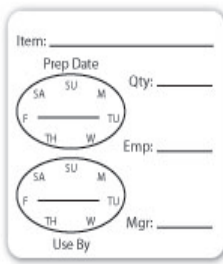

DOT-IT Day Clock Calendar Label Dissolve-It

Product Code	Dimension	Capacity
06-005-00034	5.1 x 5.1cm	250/roll