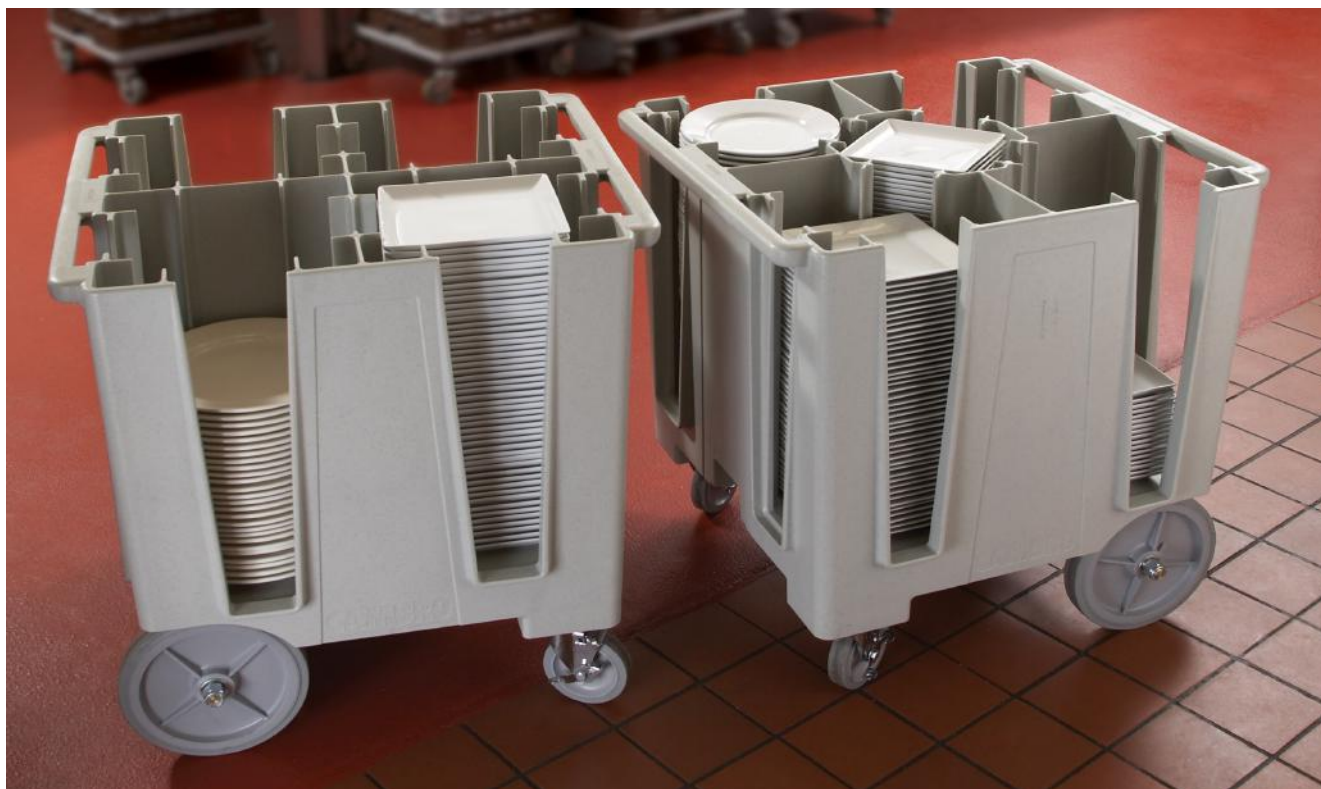

Product Code	Dimension	Colour
06-006-00006	83 x 60 x 81cm	Dark Brown

Product Code	Dimension	Colour
06-006-00007(XX)	73 x 60.5 x 81.5cm	Dark Brown
06-006-00008	73 x 60.5 x 81.5cm	Granite Gray

Product Code	Dimension	Colour
06-006-00011	78 x 69 x 81cm	Dark Brown
06-006-00012	78 x 69 x 81cm	Speckled Gray

Product Code	Dimension	Colour
06-006-00009	78 x 69 x 81cm	Dark Brown
06-006-00010(XX)	78 x 69 x 81cm	Black

Product Code	Dimension	Colour
06-006-00005	83 x 70 x 81.5cm	Dark Brown