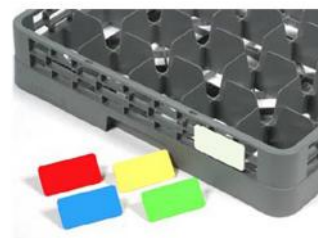

UNICA Rack Clip Tag

Product Code	Colour	Capacity
06-006-00293(XX)	Blue	50pc/pkt
06-006-00294(XX)	Green	50pc/pkt
06-006-00295(XX)	Red	50pc/pkt
06-006-00296(XX)	White	50pc/pkt
06-006-00297(XX)	Yellow	50pc/pkt

Tags can be easily clipped on to all base racks for users to identify the items in each rack.