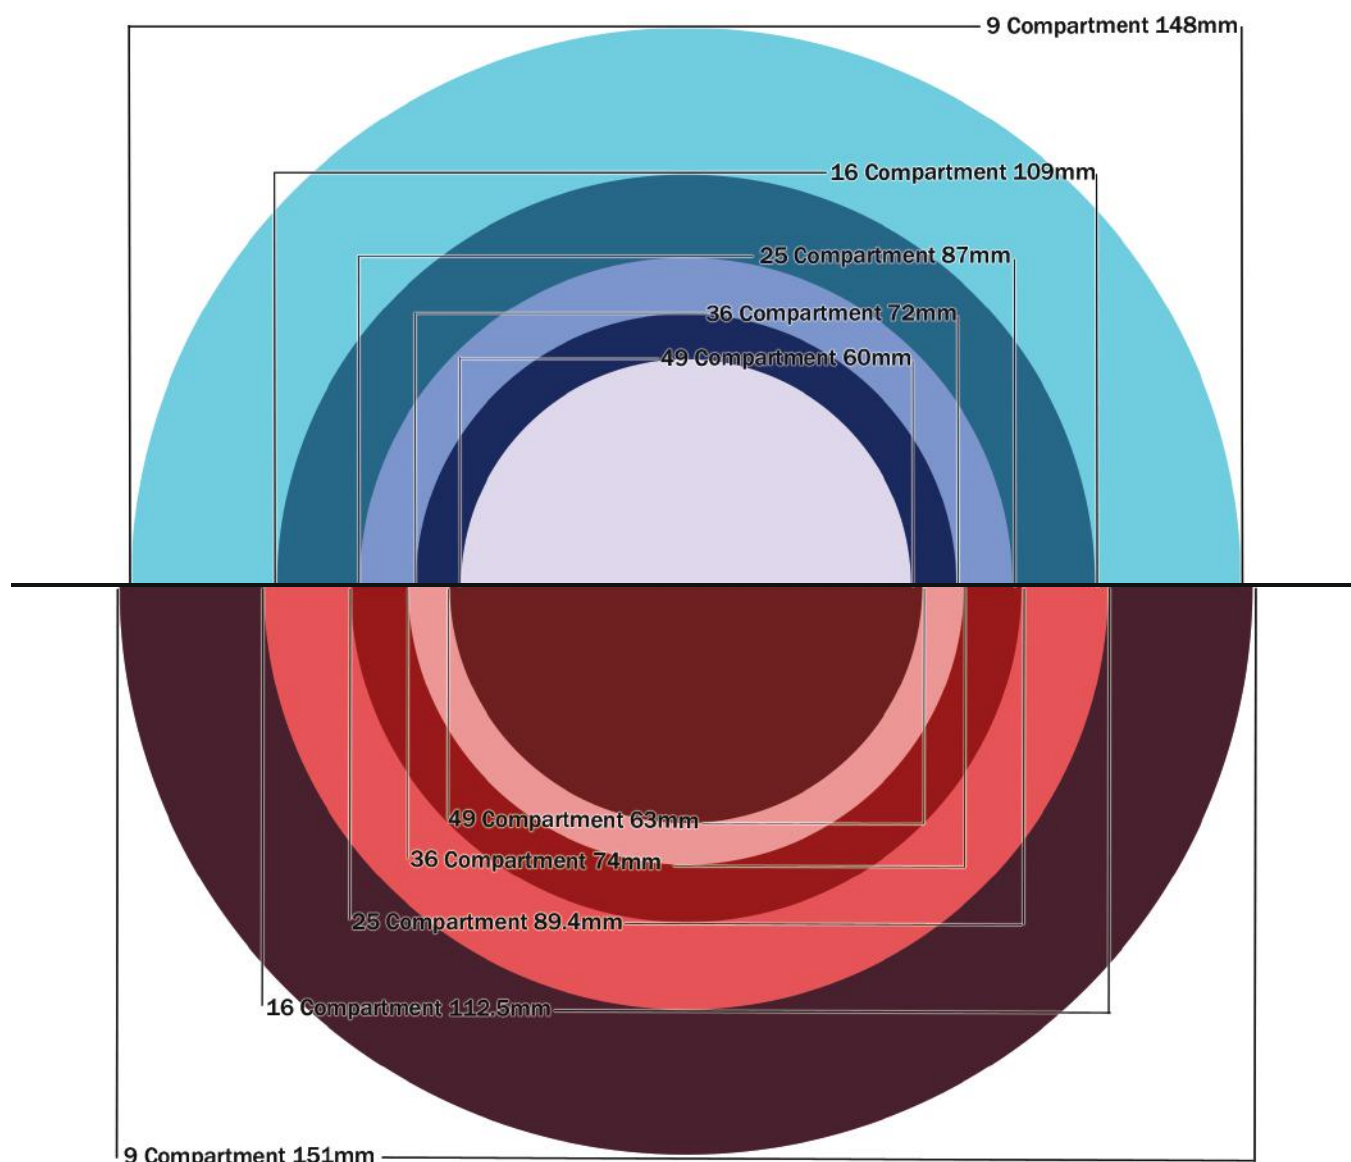

Rack Size Chart

Cambro

Goldplas

CAMBRO Glass Rack (50 x 25cm)

No. of Compartments	Base Rack	Half Size Open Extender	Full Drop Extender	Half Drop Extender	Dolly w/o Handle	Dolly w/ Handle
8 (W10.5cm)			06-006-00157(XX)	06-006-00158(XX)		
10 (W8.8cm)	06-006-00051	06-006-00204(XX)	06-006-00054(XX)	06-006-00055(XX)	06-006-00047	06-006-00048
17 (W7.4cm)			06-006-00085(XX)	06-006-00086(XX)