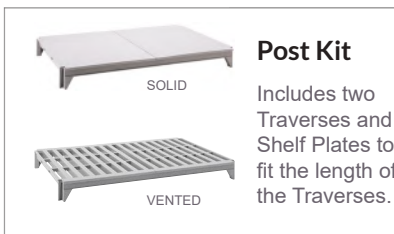

## Traverses

Traverses have a steel core with a polypropylene exterior to provide strength and durability. Traverses connect to the post by sliding on to the dovetail on the post.

Two traverses are needed to build one shelf, and they define the length of the unit.

## Shelf Plates

Shelf Plates are made of polypropylene. Dishwasher safe.

SOLID

VENTED