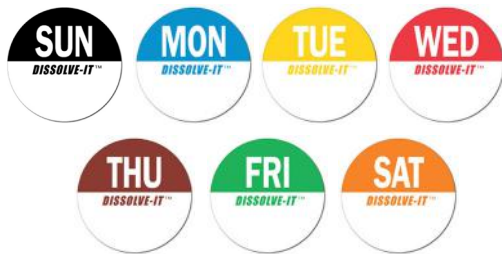

DOT-IT Food Labels Dissolve-It (Square)

Product Code	Dimension	Capacity	Text
06-005-00006	Ø1.9cm	1000/roll	Sunday
06-005-00007	Ø1.9cm	1000/roll	Monday
06-005-00008	Ø1.9cm	1000/roll	Tuesday
06-005-00009	Ø1.9cm	1000/roll	Wednesday
06-005-00010	Ø1.9cm	1000/roll	Thursday
06-005-00011	Ø1.9cm	1000/roll	Friday
06-005-00012	Ø1.9cm	1000/roll	Saturday