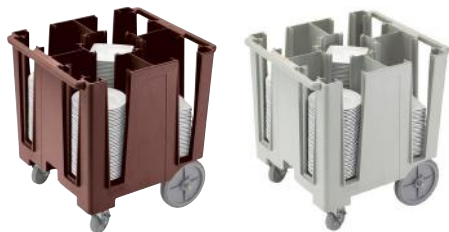

CAMBRO Dish Caddy (Fit 9.5" Plate)

Product Code	Dimension	Colour
06-006-00011	78 x 69 x 81cm	Dark Brown
06-006-00012	78 x 69 x 81cm	Speckled Gray