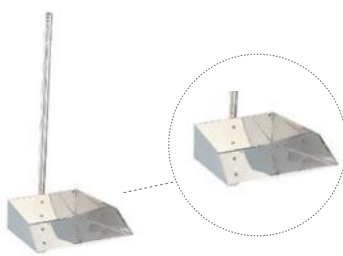

Stainless Steel Dustpan with Handle

Product Code	Dimension
07-002-00031(XX)	28 x 22 x 60cm